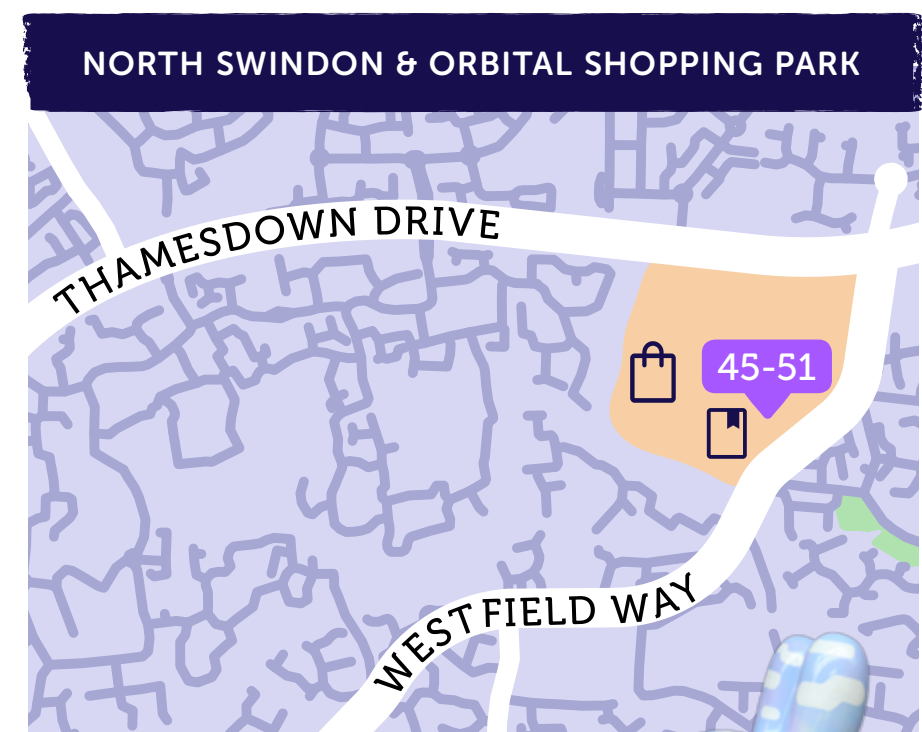

1. **Wyvern Theatre**
2. **67. Goddard**
     By: Goddard Park Primary School
   - **68. Holy Cross Catholic Primary Swinpup**
     By: Holy Cross Catholic Primary School
   - **69. We are One**
     By: Holy Rood Catholic Primary School
   - **70. Let's Celebrate Lainesmead**
     By: Lainesmead Primary School
   - **71. Paws for Thought**
     By: Stonewater
   - **72. Love one another...**
     By: Holy Family Catholic Primary and Nursery School

Swinpups

1. **Swindon Designer Outlet**
2. **31. Cosmo the Space Dog**
     By: Harrie Dearing
   - **32. Verbal Camouflage (Wheee!)**
     By: David Mach
   - **33. Scrap**
     By: New College Swindon students
   - **34. Artie**
     By: Swindon Youth Justice Service Children
   - **35. Kingsley**
     By: Kingsdown School

1. **West Swindon Library**
2. **36. King Dean the Wichel Woolf**
     By: The Deanery and Kingfisher CE Academies
   - **37. Henry**
     By: Even Swindon Primary School
   - **38. Newton**
     By: Shaw Ridge Primary School
   - **39. Tregoze Terrier**
     By: Tregoze Primary School
   - **40. Flanders**
     By: Oliver Tomkins
   - **41. One and the Same**
     By: Westlea Primary School
   - **42. Doodle Dog**
     By: Let's Create Art Club
   - **43. Winnie**
     By: Windmill Hill Day Nursery
   - **44. Woody**
     By: Hazelwood Academy

Julia's House
Wiltshire & Dorset Children's Hospices

WILD IN ART

bigdogarttrail.co.uk

f t i d

Branding, illustrations and map design by:
Jazzbones Creative | www.jazzbones.co.uk