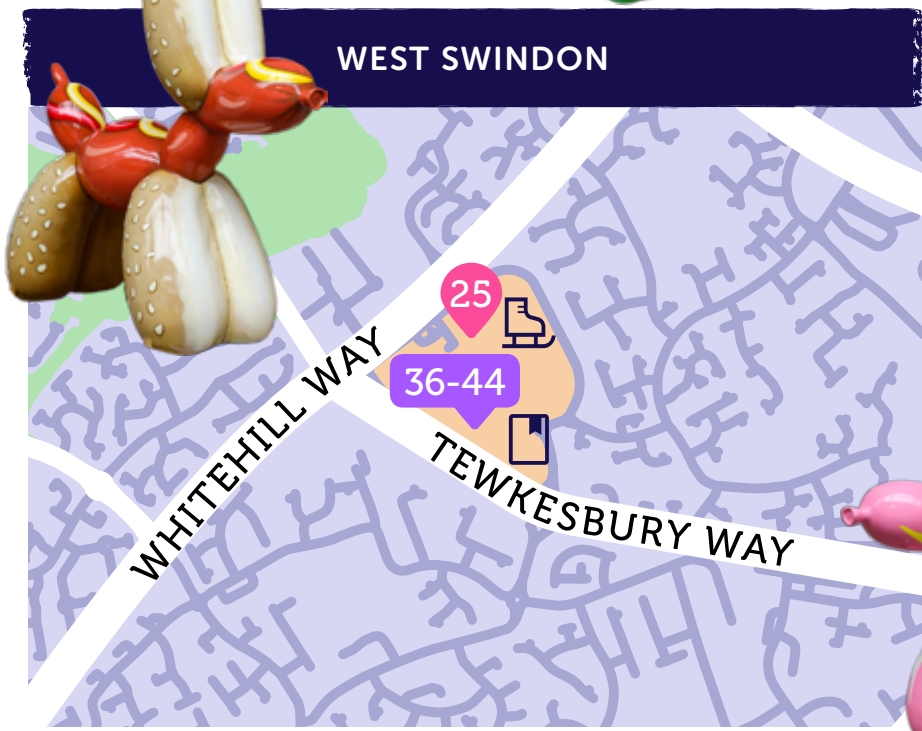

1. **Wyvern Theatre**
2. **67. Goddard**
     By: Goddard Park Primary School
   - **68. Holy Cross Catholic Primary Swinpup**
     By: Holy Cross Catholic Primary School
   - **69. We are One**
     By: Holy Rood Catholic Primary School
   - **70. Let's Celebrate Lainesmead**
     By: Lainesmead Primary School
   - **71. Paws for Thought**
     By: Stonewater
   - **72. Love one another...**
     By: Holy Family Catholic Primary and Nursery School

Swinpups

1. **Swindon Designer Outlet**
2. **31. Cosmo the Space Dog**
     By: Harrie Dearing
   - **32. Verbal Camouflage (Wheee!)**
     By: David Mach
   - **33. Scrap**
     By: New College Swindon students
   - **34. Artie**
     By: Swindon Youth Justice Service Children
   - **35. Kingsley**
     By: Kingsdown School

1. **West Swindon Library**
2. **36. King Dean the Wichel Woolf**
     By: The Deanery and Kingfisher CE Academies
   - **37. Henry**
     By: Even Swindon Primary School
   - **38. Newton**
     By: Shaw Ridge Primary School
   - **39. Tregoze Terrier**
     By: Tregoze Primary School
   - **40. Flanders**
     By: Oliver Tomkins
   - **41. One and the Same**
     By: Westlea Primary School
   - **42. Doodle Dog**
     By: Let's Create Art Club
   - **43. Winnie**
     By: Windmill Hill Day Nursery
   - **44. Woody**
     By: Hazelwood Academy

Julia's House
Wiltshire & Dorset Children's Hospices

WILD IN ART

bigdogarttrail.co.uk

f t i d

Branding, illustrations and map design by:
Jazzbones Creative | www.jazzbones.co.uk